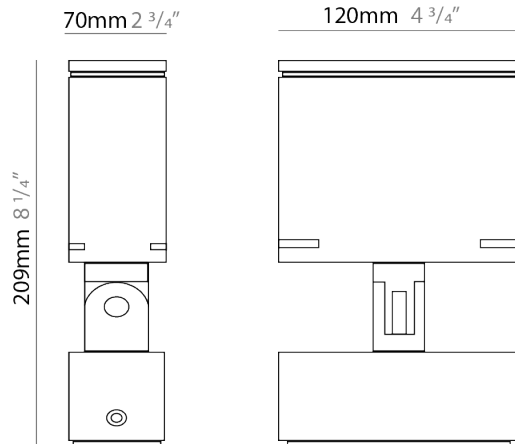

TARGET SURFACE

E9F233-

base number   Finish   Lens
Options   Options

1. To build a product code in our configurator select the specify button on the base model # product page
2. To build a manual product code on this datasheet choose from the options listed below in blue font and add the suffix to the base model #

GENERAL

Series: Target
Brand: Platek
Division: Exterior
Mounting Type: Surface
Mounting Location: Above Ground
Subcategory: Flood

PHYSICAL

Shape: Rectangle
Length (mm): 120
Length (in): 4 3/4
Width (mm): 70
Width (in): 2 3/4
Height (mm): 213
Height (in): 8 3/8
Light Distribution: Adjustable / Direct
Screws: A4 stainless steel
Diffuser: Clear tempered glass
Fixture Finish: BLK / WHI / GRY / COR / ANT / BRZ
Fixture Material: Aluminum Die Cast
Cable Details: 2000mm Cable

ELECTRICAL

Lamp Type: LED
Total Output Wattage (W): 16
Dimming: DMX
Driver Included: No
Driver Location: Remote
Driver Type: Constant Current - Universal
Driver Class: Class 2
Input Voltage (V): 120 - 277
Constant Current (MA): 700

LED

Number of LEDs: 8
Color Temperature (°K): RGBW
CRI: >80 CRI
Lamp Life (hrs): 60000
Special LEDs offerings: RGBW

OPTICAL

Optic°: 9 / 24 / 48 / ELL
Adjustability: Rotational 330°; Tilt 90°

RATINGS AND CERTIFICATIONS

Certified By: Certified for North American Standards
IP Rating: IP66
IK Rating: IK08
Bug Rating: B1 U0 G0